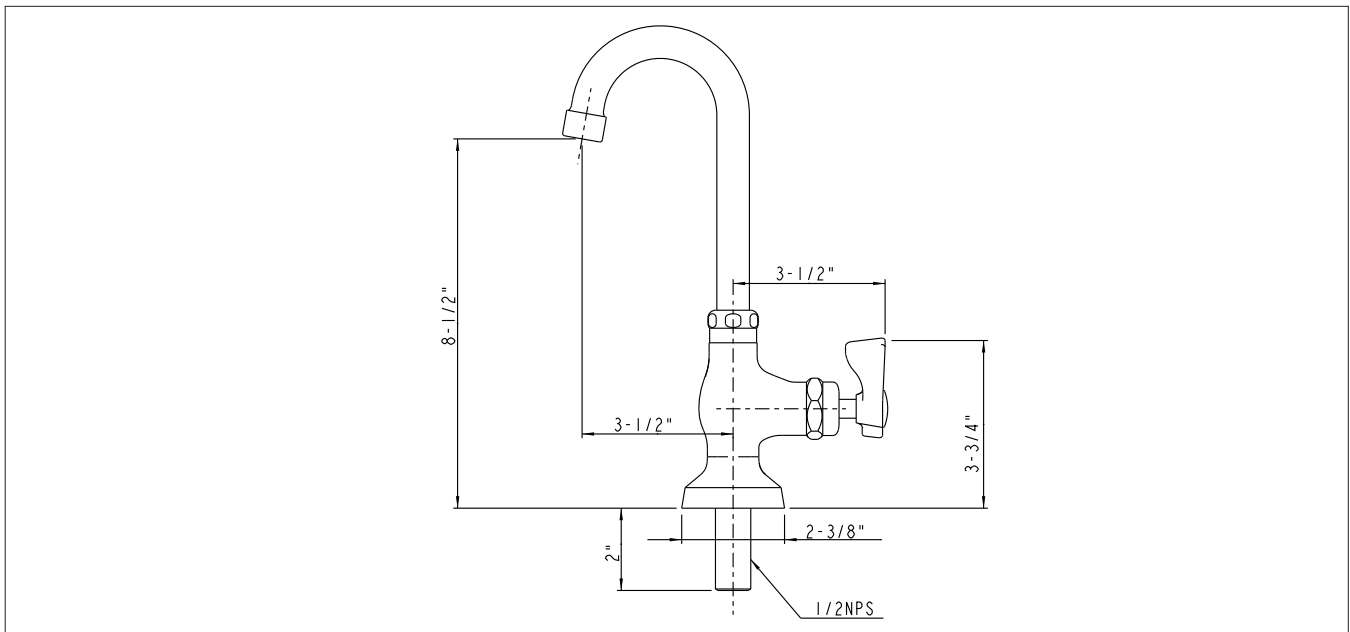

PRODUCT COMPLIANCE

- NSF-61 & NSF/ANSI 372
- ASME A112.18.1-2011/CSA B125.1-11 & NSF/ANSI 372
- Meets ANSI A117.1 (ADA)
- Massachusetts Approved
- CEC Approved